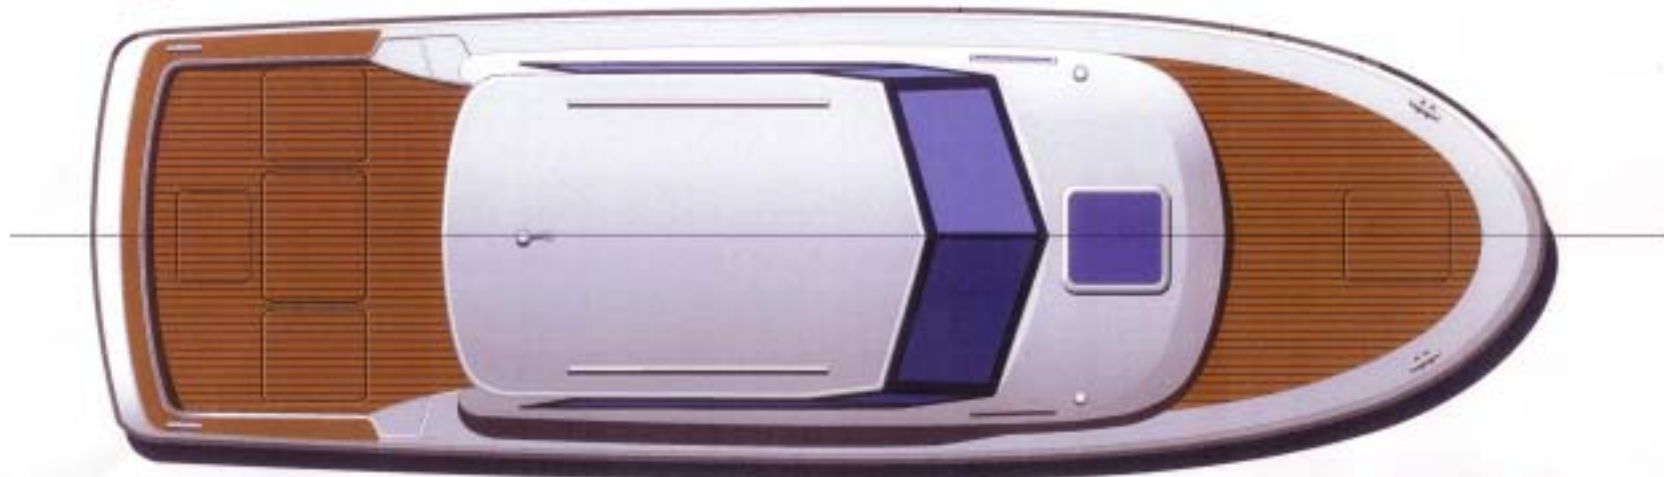

SILVER WAVE

SW-8M-NEO-CL

Planning : Murata Naval Architect Office

Design : Nova

Manufacture : Japanese chief engineer supervise

Engine : we get support from major manufacturers

FOR YOUR OWN YACHT

Silver Wave Co., Ltd.

URL <http://www.sw-boats.com>

E-mail info@sw-boats.com

SW-8M-NEO-CL

LOA...7,98m BEAM...2,80m Engine...diesel 90hp

SW-8M-NEO-CL

SW-8M-NEO-CL

LOA——7.98M BEAM——2.8M

ENGINES——90hp(ディーゼル)