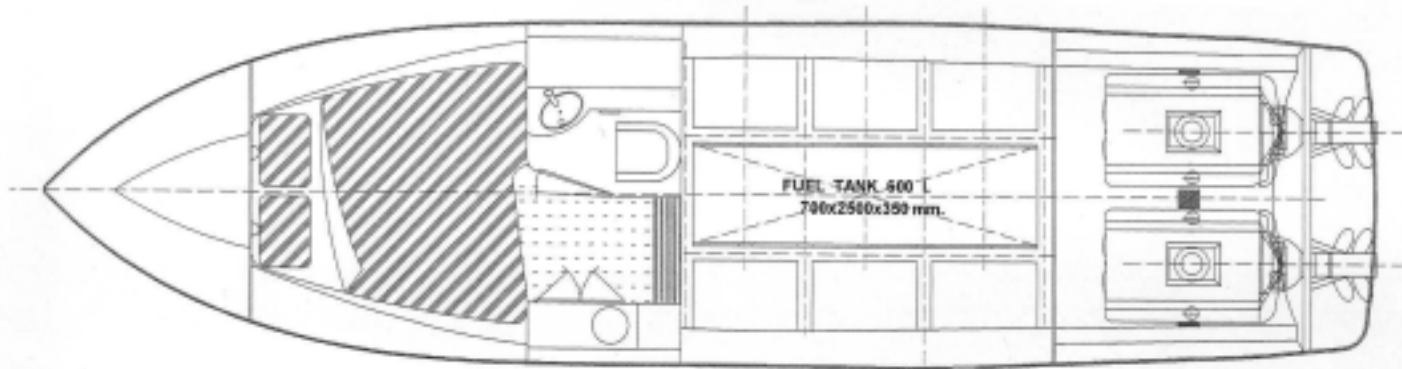

URL <http://www.sw-boats.com>

E-mail info@sw-boats.com

SW-320-RS

LOA...9,60m BEAM...2,45m Engine...VOLOV 260hp×2 Speed...40knots

SW-320-RS

SW-320-RS

LOA — 9.60M BEAM — 2.45M

ENGINES — VOLVO 280hp twin

INBOARD PROFILE

DECK PLAN