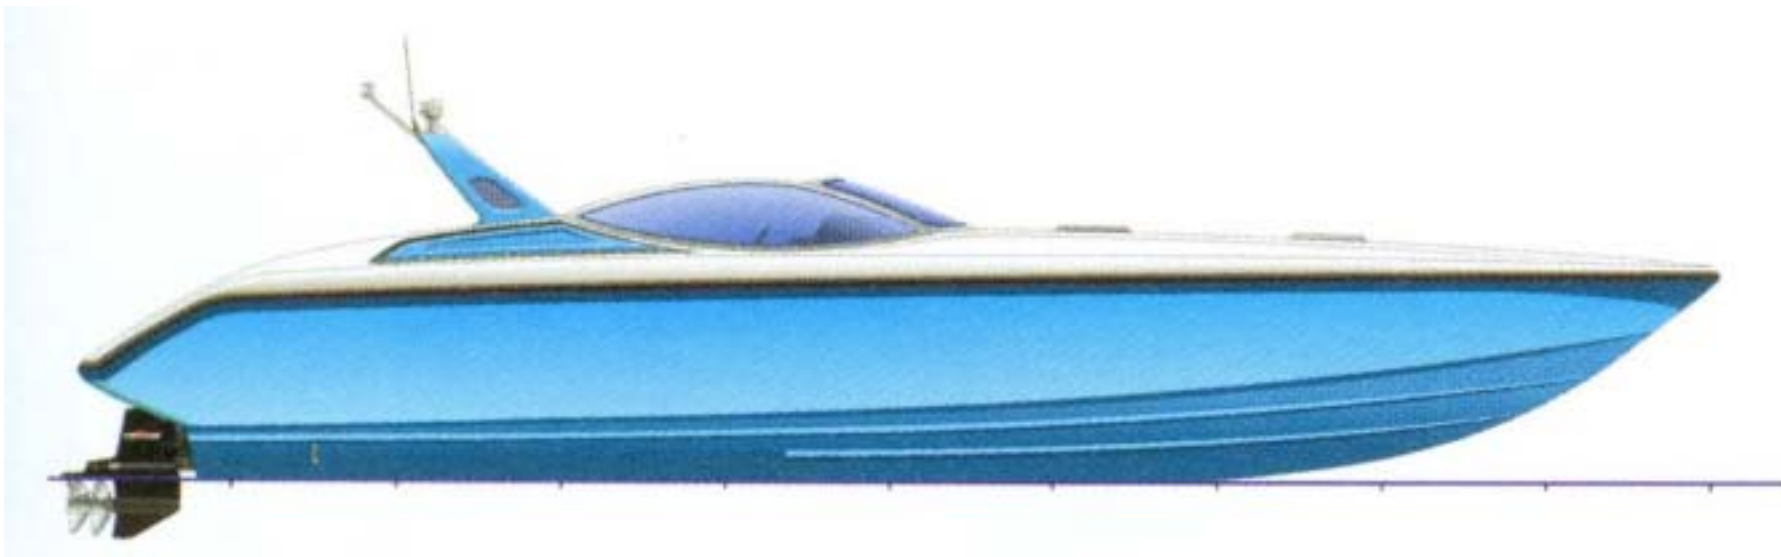

SILVER WAVE

SW-320-RS

Planning : Murata Naval Architect Office

Design : Nova

Manufacture : Japanese chief engineer supervise

Engine : we get support from major manufacturers

FOR YOUR OWN YACHT

Silver Wave Co., Ltd.

URL <http://www.sw-boats.com>

E-mail info@sw-boats.com

SW-320-RS

LOA...9,60m BEAM...2,45m Engine...VOLOV 260hp×2 Speed...40knots

SW-320-RS

SW-320-RS

LOA — 9.60M BEAM — 2.45M

ENGINES — VOLVO 280hp twin

INBOARD PROFILE

DECK PLAN