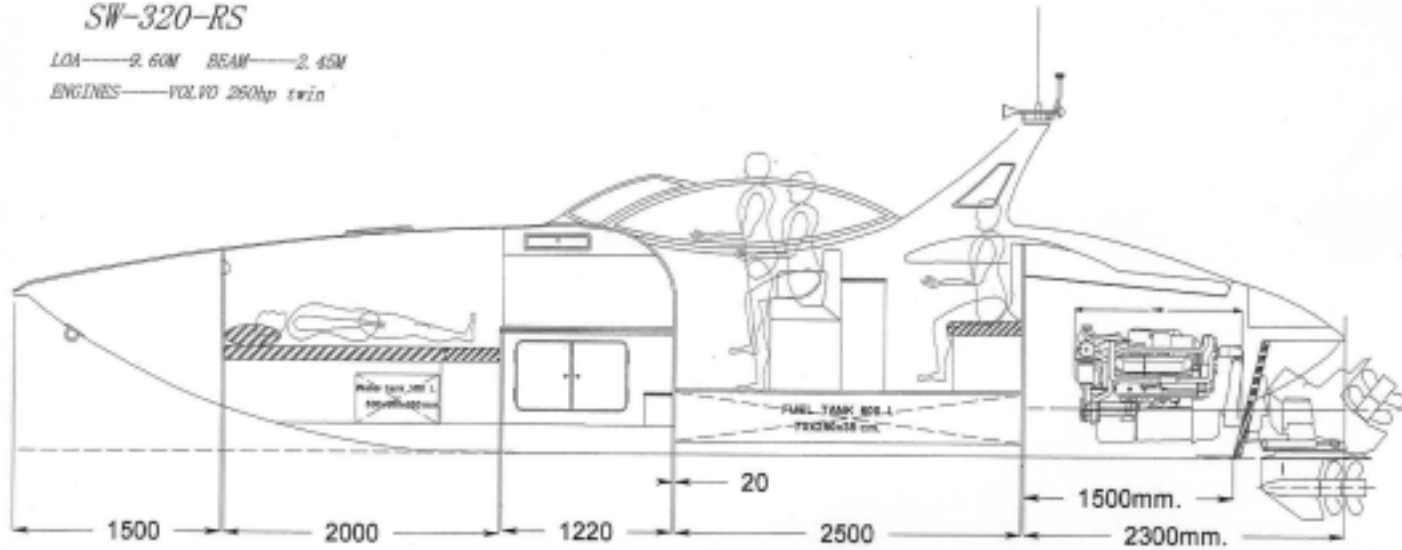

URL <http://www.sw-boats.com>

E-mail info@sw-boats.com

SW-320-RS

LOA...9,60m BEAM...2,45m Engine...VOLOV 260hp×2 Speed...40knots

SW-320-RS

SW-320-RS

LOA — 9.60M BEAM — 2.45M

ENGINES — VOLVO 280hp twin

INBOARD PROFILE

DECK PLAN