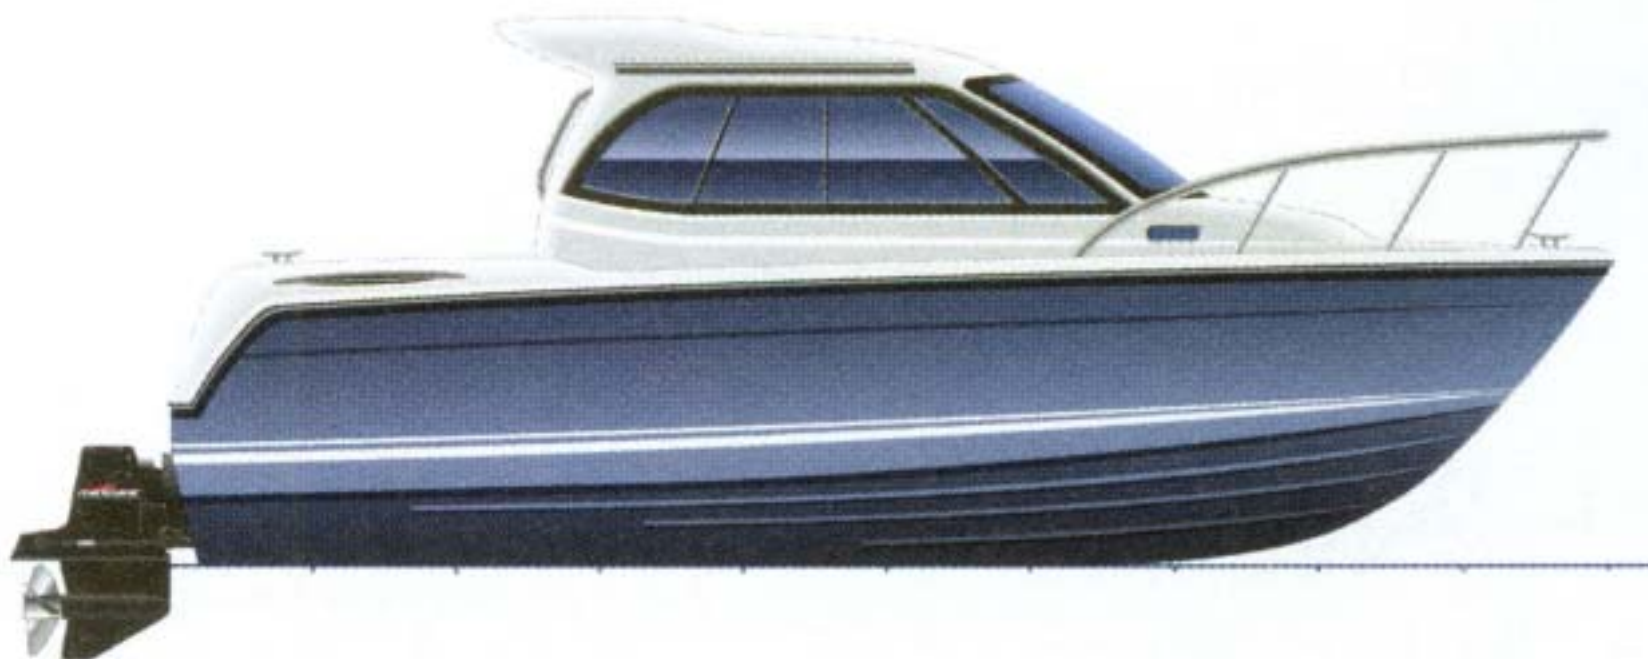

SILVER WAVE

SW-20-CCR

(Instruction Yacht)

Planning : Murata Naval Architect Office

Design : Nova

Manufacture : Japanese chief engineer supervise

Engine : we get support from major manufacturers

FOR YOUR OWN YACHT

Silver Wave Co., Ltd.

URL <http://www.sw-boats.com>

E-mail info@sw-boats.com

SW-20-CCR
(Instruction Yacht)

LOA...6,00m BEAM...2,30m Engine...Diesel 150hp

M-20-CCR (Instruction Yacht)

LOA——6,00M BEAB——2,30M

ENGINE——150hp(Diesel)